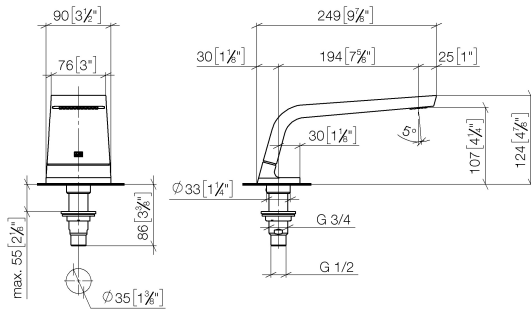

CL.1 Bath spout without diverter for deck mounting - Chrome

CL.1

13 612 705

- 200mm projection
- rectangular spray pattern with 55 individual jets
- height of mixer 125 mm
- height up to aerator 108 mm
- hole diameter 35 mm
- 1/2" connection
- max. flow 24.6 l/min at 3 bar flow pressure

mm [inches]

Flow rate chart

Certificates

WRAS_1512010. LGA_28684. IAPMO_4976 (6).

13 612 705

Parts for other finishes can be found here: Brushed Platinum

Spare parts list

No.	Item Number	Name	Quantity used	Delivery time
1	90 11 70 007 00-00	spout	1	10
2	09 31 11 099 90	pin	1	2
3	09 14 10 009 90	seal	1	2
4	09 30 01 117 90	connection	1	2
5	09 23 01 057 90	flow reducer	1	2
6	09 18 40 090 90	sleeve	1	2
7	04 23 10 004 03 90	fixing set	1	2