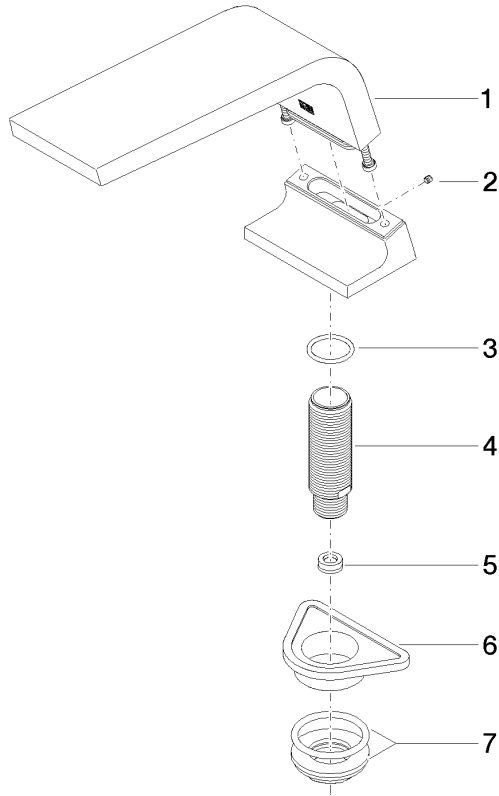

CL.1 Bath spout without diverter for deck mounting - Chrome

CL.1

13 612 705

- 200mm projection
- rectangular spray pattern with 55 individual jets
- height of mixer 125 mm
- height up to aerator 108 mm
- hole diameter 35 mm
- 1/2" connection
- max. flow 24.6 l/min at 3 bar flow pressure

mm [inches]

Flow rate chart

Certificates

WRAS_1512010. LGA_28684. IAPMO_4976 (6).

13 612 705

Parts for other finishes can be found here: Brushed Platinum

Spare parts list

No.	Item Number	Name	Quantity used	Delivery time
1	90 11 70 007 00-00	spout	1	10
2	09 31 11 099 90	pin	1	2
3	09 14 10 009 90	seal	1	2
4	09 30 01 117 90	connection	1	2
5	09 23 01 057 90	flow reducer	1	2
6	09 18 40 090 90	sleeve	1	2
7	04 23 10 004 03 90	fixing set	1	2